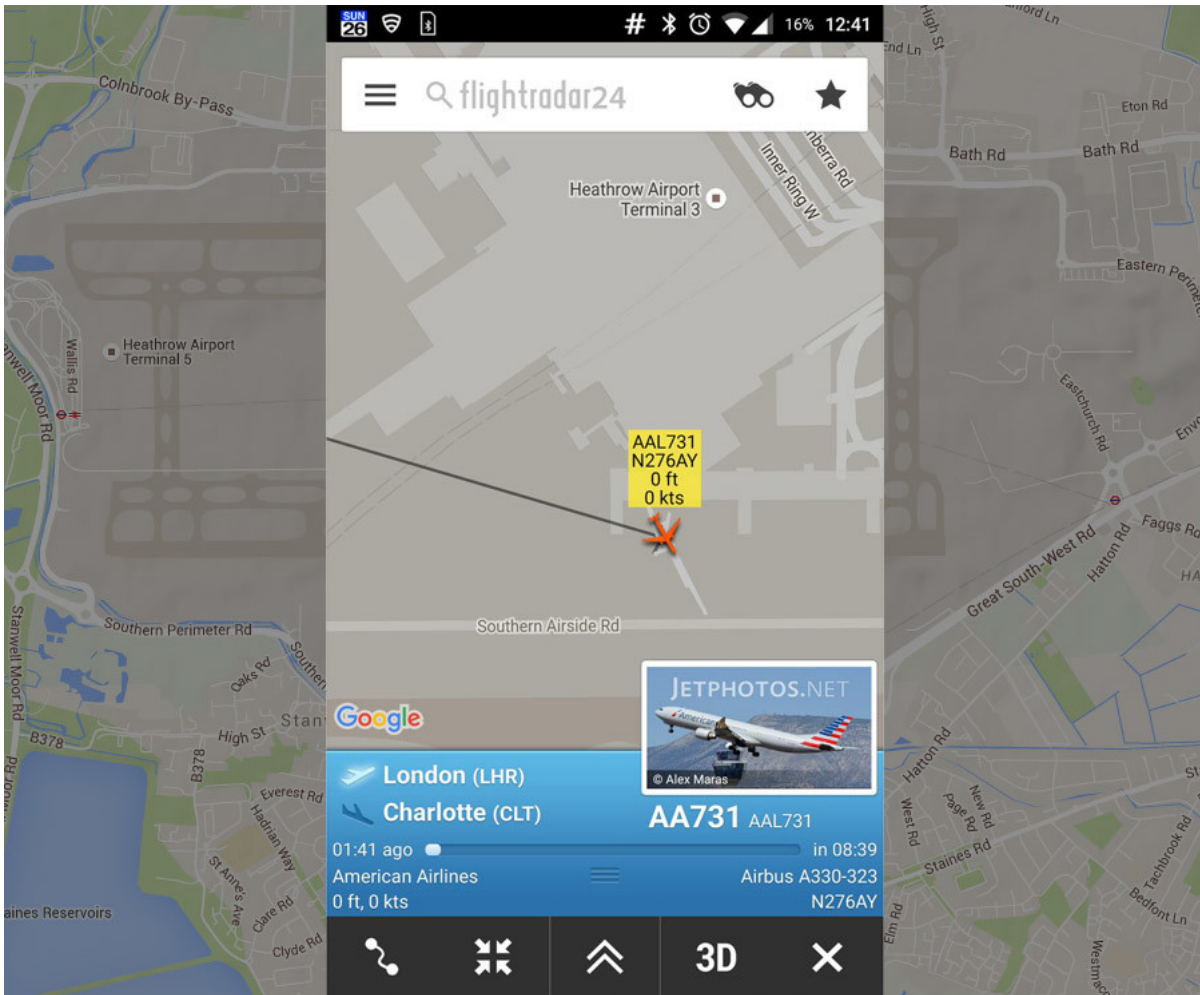

AMERICAN AIRLINES FLIGHT EVACUATED AT LONDON HEATHROW AIRPORT

News / Airports / Routes

The emergency slides have been activated on an American Airlines flight at Heathrow Terminal 3, reportedly due to smoke in the cabin.

The nature of the emergency is not immediately clear. However, some images from the scene show smoke emerging from the back of the plane.

Footage captured from a passenger on board a nearby plane shows people exiting the affected flight via its rear slide. No injuries have been reported from the incident.

The evacuated flight was American Airlines Flight 731, due to leave London Heathrow at 1.30pm local time, and arrive at Charlotte Douglas International Airport in North Carolina at 5.20pm local time.

27 JUNE 2016

SOURCE: RT

ARTICLE LINK:

<https://50skyshades.com/index.php/news/airports-routes/american-airlines-flight-evacuated-at-london-heathrow-airport>