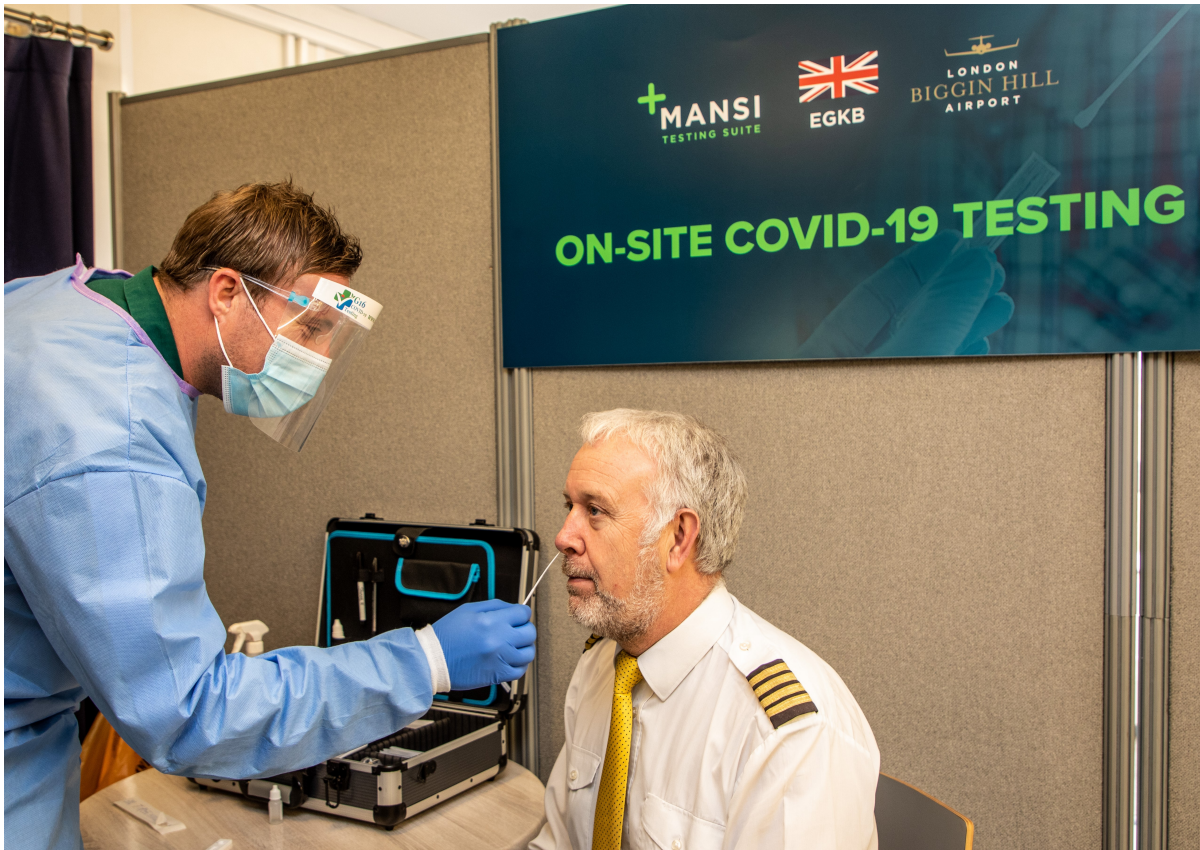

25 NOVEMBER 2020

ARTICLE LINK:

<https://50skyshades.com/index.php/news/airports-routes/london-biggin-hill-opens-covid-19-testing-centre>