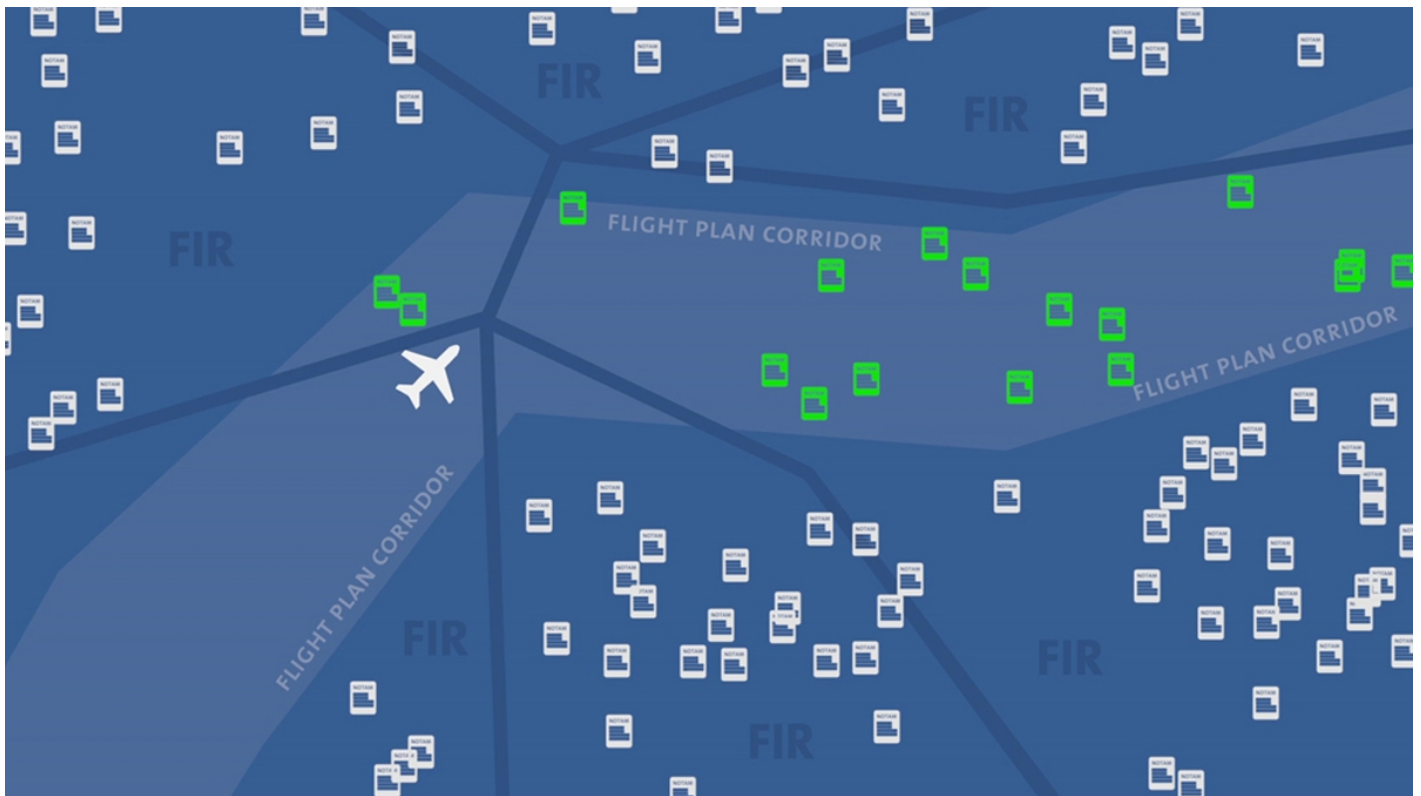

ROCKWELL COLLINS PARTNERS WITH SKYGUIDE TO INTEGRATE SMARTNOTAM INTO ARINCDIRECT FLIGHT PLANNING SERVICES

News / Business aviation, Events / Festivals, Manufacturer

Improves safety and efficiency by providing NOTAMS that are only relevant to a specific flight plan

In a move designed to enhance flight safety and operational efficiency for business aviation pilots everywhere, Rockwell Collins is teaming with Skyguide, the air navigation services provider for Switzerland, to integrate SmartNOTAM into the company's ARINCDirect™ flight planning services.

A NOTAM, or Notice to Airmen, contains essential briefing information for pilots.

“Pilots today receive hundreds of NOTAMS that are not relevant to their flight and are tasked with reviewing them all to select those that are operationally relevant, which can take a significant amount of time,” said Alex Bristol, chief operating officer at Skyguide. “With SmartNOTAM, Skyguide has created a capability that can sort, filter and categorize NOTAMS, allowing a pilot to see only those that impact his or her flight.”

“The ARINCDirect flight planning application currently provides time, altitude and flight path information,” said Bob Richard, senior director, Flight Support Services, for Rockwell Collins. “By

integrating SmartNOTAM with our flight planning service, for the first time, ARINC Direct customers will have one, seamless tool to reduce the number of NOTAMS they must review prior to departure, improving safety and efficiency.”