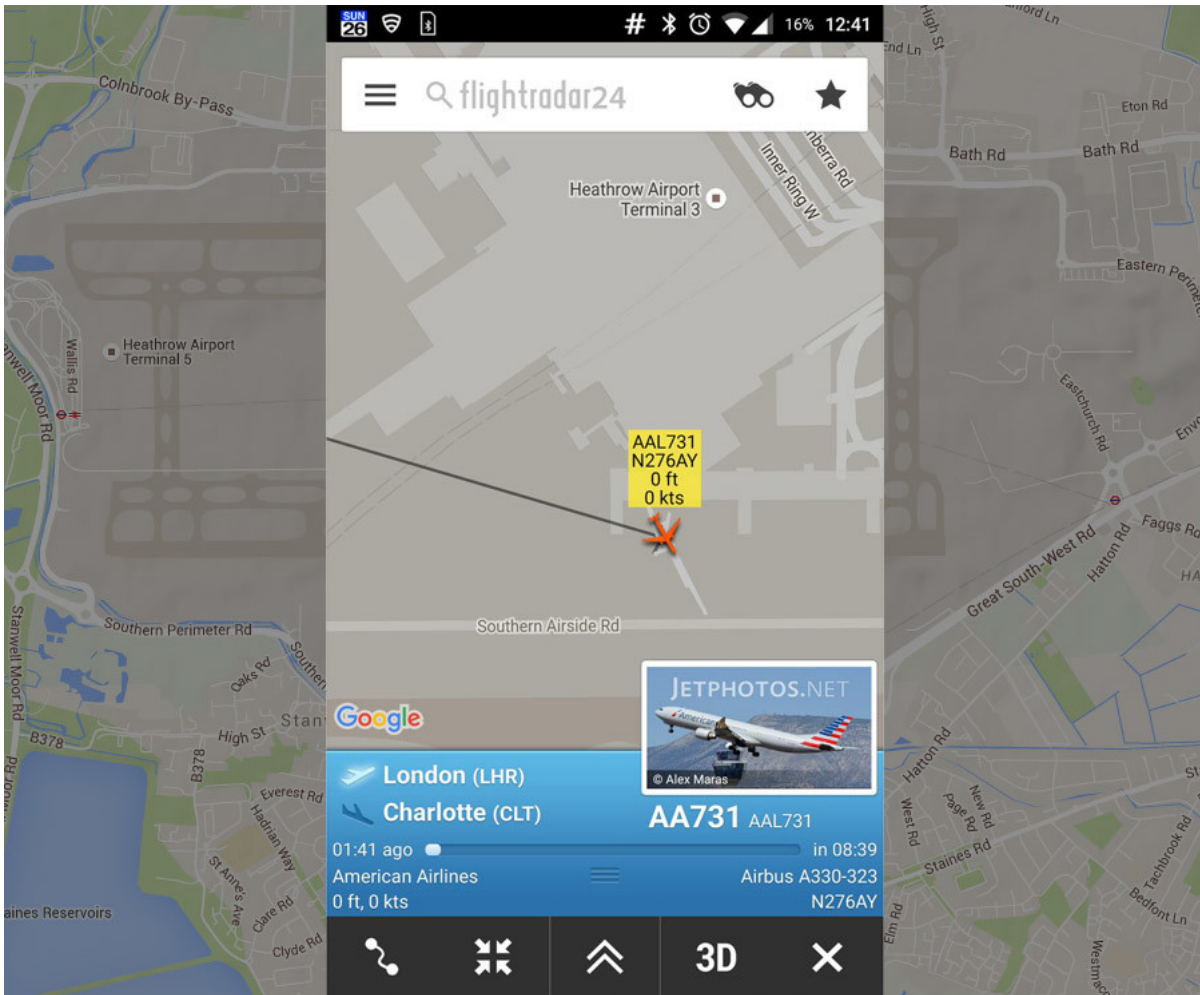

# AMERICAN AIRLINES FLIGHT EVACUATED AT LONDON HEATHROW AIRPORT

News / Airports / Routes

The emergency slides have been activated on an American Airlines flight at Heathrow Terminal 3, reportedly due to smoke in the cabin.

The nature of the emergency is not immediately clear. However, some images from the scene show smoke emerging from the back of the plane.

Footage captured from a passenger on board a nearby plane shows people exiting the affected flight via its rear slide. No injuries have been reported from the incident.

The evacuated flight was American Airlines Flight 731, due to leave London Heathrow at 1.30pm local time, and arrive at Charlotte Douglas International Airport in North Carolina at 5.20pm local time.

27 JUNE 2016

SOURCE: RT

ARTICLE LINK:

<https://50skyshades.com/news/airports-routes/american-airlines-flight-evacuated-at-london-heathrow-airport>