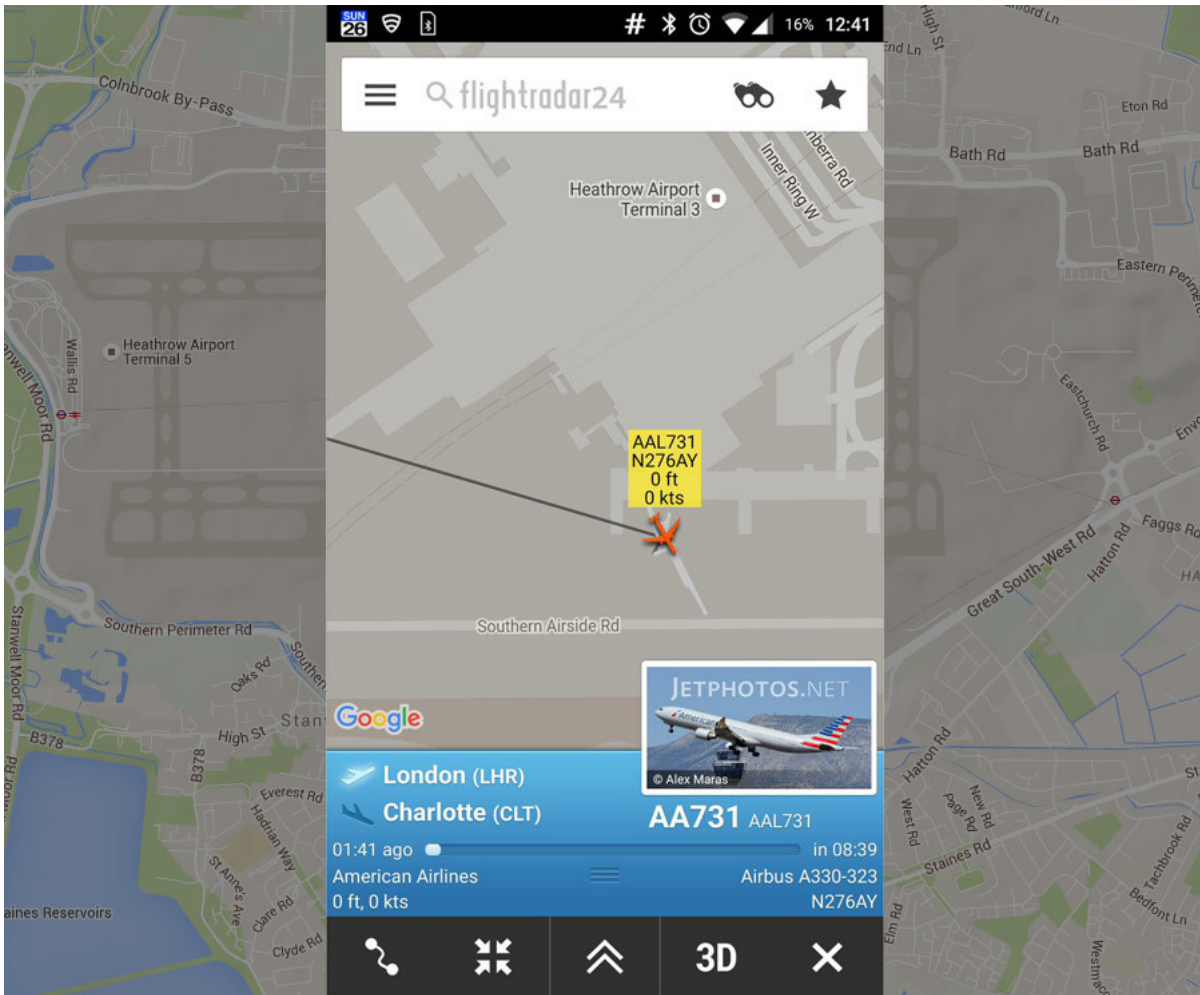

AMERICAN AIRLINES FLIGHT EVACUATED AT LONDON HEATHROW AIRPORT

News / Airports / Routes

The emergency slides have been activated on an American Airlines flight at Heathrow Terminal 3, reportedly due to smoke in the cabin.

The nature of the emergency is not immediately clear. However, some images from the scene show smoke emerging from the back of the plane.

Footage captured from a passenger on board a nearby plane shows people exiting the affected flight via its rear slide. No injuries have been reported from the incident.

The evacuated flight was American Airlines Flight 731, due to leave London Heathrow at 1.30pm local time, and arrive at Charlotte Douglas International Airport in North Carolina at 5.20pm local time.

27 JUNE 2016

SOURCE: RT

ARTICLE LINK:

<https://50skyshades.com/news/airports-routes/american-airlines-flight-evacuated-at-london-heathrow-airport>